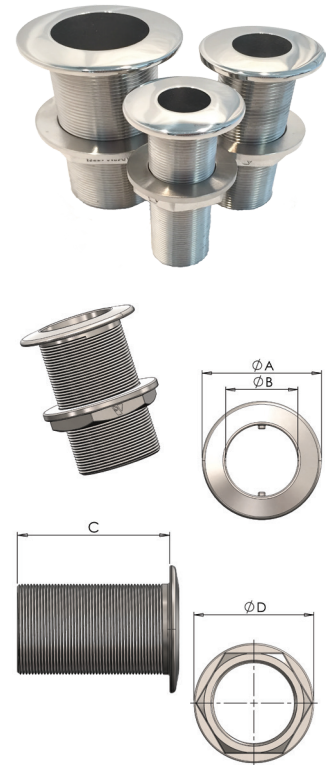

Thru Hull Skin Fittings

Material: Solid cast 2205 stainless steel

Thread BSP (inch)	Part No.	A (mm)	B (mm)	C (mm)	D (mm)	Fits Inlet Scoops	Weight (kg)	Price \$ (ea)
½"	TH/SF-050A	38	12	55	38	ISS140-100, IRS-90	0.20	43.84
¾"	TH/SF-075A	45	18.5	65	45	ISS140-100, IRS-90	0.25	51.29
1"	TH/SF-100A	51.5	24	86	51.5	ISS140-100, IRS-90	0.40	65.46
1¼"	TH/SF-125A	61.5	30.9	85	63.5	ISS210-115, IRS-150	0.50	109.84
1½"	TH/SF-150A	70	40	85	70	ISS210-115, IRS-150	0.55	79.35
2"	TH/SF-200A	84	50.8	100	84	ISS315-160, IRS-150	0.80	116.79
2½"	TH/SF-250A	98	62.5	100	98	ISS315-160, IRS-150	1.30	241.16
3"	TH/SF-300A	116	78	124	116	ISS315-160, IRS-150	1.65	194.84
4"	TH/SF-400A	145	94	150	145	ISS410-206	3.60	503.36
Long Reach ¾"	TH/SF-LR-075A	45	18.5	110	45	ISS140-100	0.35	63.17
Long Reach 1"	TH/SF-LR-100A	51.5	24	110	51.5	ISS140-100	0.45	70.92
Long Reach 1½"	TH/SF-LR-150A	70	40	114.5	70	ISS210-115	0.60	101.75

Price Group: HS
AS23

Water Strainer Accessories ABS Plastic Baskets

Size (inch)	Style	Part No.	Weight (kg)	Price \$ (ea)
1", 1½"	BISO	WS-BISO-150-005	0.05	18.25
2", 2½"	BISO	WS-BISO-250-005	0.20	21.47
3"	BISO	WS-BISO-300-005	0.25	28.64
4"	BISO	WS-BISO-400-005	0.45	39.97
6"	BISO	WS-BISO-600-005	0.75	48.46
1"	SISO	WS-SISO-100-005	0.05	18.16
1¼", 1½", 2"	SISO	WS-SISO-200-005	0.15	25.79
2½", 3"	SISO	WS-SISO-300-005	0.40	POR
4"	SISO	WS-SISO-400-005	0.60	POR