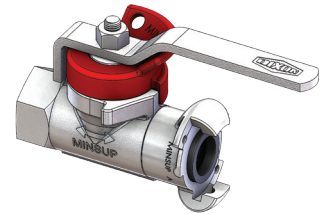

Econovalves™ - Ball Valves

minsip

1" BSP Female x 'A' Type				
Size (inch)	Part No.	Price \$	Part No.	Price \$
	Standard		Lockout	
1	08/062/104/00	67.12	08/062/104/00LO	67.12

Price Group: MS
AB01

1" BSP Female x 2" Shouldered				
Size (inch)	Part No.	Price \$	Part No.	Price \$
	Standard		Lockout	
1	08/062/118/00	72.56	08/062/118/00LO	87.07

Price Group: MS
AB01

Female Thread x Surelock		
Size (inch)	Part No.	Price \$
	Lockout	
To suit Surelock sizes 3/8" - 1/4"		
1 (BSP)	08/062/172/00LO	88.99
1 (NPT)	08/062/108/00LO	74.15
To suit Surelock sizes 1 1/2" - 2"		
2 (BSP)	08/062/868/00LO	193.56