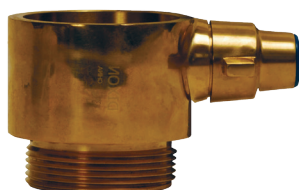

British Instantaneous Adaptors

BI Female x Female Screwed Thread			
Nominal Sizes	Material	Part No.	Price \$
2" BSPT	Aluminium Alloy	HYD068-LA-50BSPT	158.43
2" BSPT	Copper Alloy	HYD068-GM-50BSPT	349.47
2½" BSPT	Aluminium Alloy	HYD068-LA-65BSPT	242.30
2½" BSPT	Copper Alloy	BID250B	168.96

Price Group: SD

BK01

BI Female x Male Screwed Thread			
Nominal Sizes	Material	Part No.	Price \$
2" BSPT	Aluminium Alloy	MIS010-LA-50BSPT	145.61
2½" BSPT	Aluminium Alloy	MIS010-LA-65BSPT	172.41
2½" BSPT	Copper Alloy	BIB250B	312.04

Price Group: SD

BK01

BI Male x Female Screwed Thread			
Nominal Sizes	Material	Part No.	Price \$
Male BS336 x female 2½" BSPT	Copper Alloy	BIA250B	161.19

Price Group: SD

BK01

K

BI Male x Male Screwed Thread			
Nominal Sizes	Material	Part No.	Price \$
Male BS336 x male 2" BSPT	Aluminium Alloy	MIS116-LA-50BSPT	182.76
Male BS336 x male 2½" BSPT	Aluminium Alloy	MIS116-LA-65BSPT	163.09
Male BS336 x male 2½" BSPT	Copper Alloy	BIF250B	303.13

Price Group: SD

BK01

Double BI Female		
Material	Part No.	Price \$
Aluminium Alloy	HYD083-LA-065-NA	199.48
Copper Alloy	HYD083-GM-065-NA	448.83

Price Group: SD

BK01

Double BI Male		
Material	Part No.	Price \$
Aluminium Alloy	MIS008-LA-065-NA	60.82
Copper Alloy	MIS008-GM-065-NA	187.44