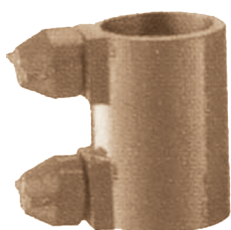

British Instantaneous Adaptors

BI Female x Female Screwed Thread			
Nominal Sizes	Material	Part No.	Price \$
2" BSPT	Aluminium Alloy	HYD068-LA-50BSPT	158.43
2" BSPT	Copper Alloy	HYD068-GM-50BSPT	349.47
2½" BSPT	Aluminium Alloy	HYD068-LA-65BSPT	242.30
2½" BSPT	Copper Alloy	BID250B	168.96

Price Group: SD

BK01

BI Female x Male Screwed Thread			
Nominal Sizes	Material	Part No.	Price \$
2" BSPT	Aluminium Alloy	MIS010-LA-50BSPT	145.61
2½" BSPT	Aluminium Alloy	MIS010-LA-65BSPT	172.41
2½" BSPT	Copper Alloy	BIB250B	312.04

Price Group: SD

BK01

BI Male x Female Screwed Thread			
Nominal Sizes	Material	Part No.	Price \$
Male BS336 x female 2½" BSPT	Copper Alloy	BIA250B	161.19

Price Group: SD

BK01

K

BI Male x Male Screwed Thread			
Nominal Sizes	Material	Part No.	Price \$
Male BS336 x male 2" BSPT	Aluminium Alloy	MIS116-LA-50BSPT	182.76
Male BS336 x male 2½" BSPT	Aluminium Alloy	MIS116-LA-65BSPT	163.09
Male BS336 x male 2½" BSPT	Copper Alloy	BIF250B	303.13

Price Group: SD

BK01

Double BI Female		
Material	Part No.	Price \$
Aluminium Alloy	HYD083-LA-065-NA	199.48
Copper Alloy	HYD083-GM-065-NA	448.83

Price Group: SD

BK01

Double BI Male		
Material	Part No.	Price \$
Aluminium Alloy	MIS008-LA-065-NA	60.82
Copper Alloy	MIS008-GM-065-NA	187.44