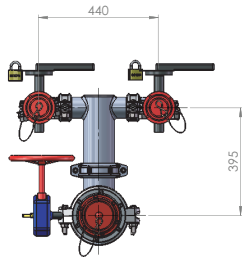

SA Tank Suction Assembly (SAMFS REGIONS)

Part No.	Description	Price \$
FFS-TSA-SA-1	150nb and dual 65 Storz connections	2418.00

Price Group: FE
FP02

SA Tank Suction Assembly (CFS ONLY REGIONS)

Part No.	Description	Price \$
FFS-TSA-SA-2	125/100nb and dual 65 storz connections	3224.00

Price Group: FE
FP02

SA Tank Suction Assembly (DUAL RESPONSE REGIONS)

Part No.	Description	Price \$
FFS-TSA-SA-3	150/125/100nb and dual 65 storz connections	4332.25

Price Group: FE
FP02