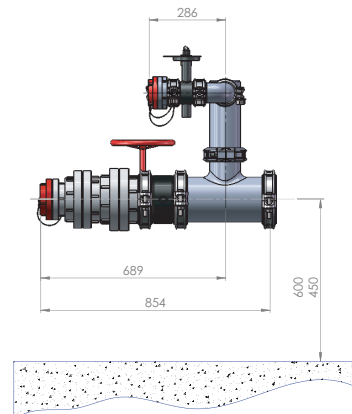

SA Tank Suction Assembly (SAMFS REGIONS)

Part No.	Description	Price \$
FFS-TSA-SA-1	150nb and dual 65 Storz connections	2418.00

Price Group: FE
FP02

SA Tank Suction Assembly (CFS ONLY REGIONS)

Part No.	Description	Price \$
FFS-TSA-SA-2	125/100nb and dual 65 storz connections	3224.00

Price Group: FE
FP02

SA Tank Suction Assembly (DUAL RESPONSE REGIONS)

Part No.	Description	Price \$
FFS-TSA-SA-3	150/125/100nb and dual 65 storz connections	4332.25

Price Group: FE
FP02