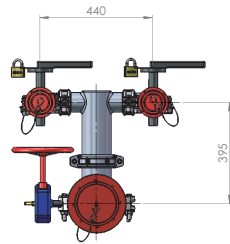

SA Tank Suction Assembly (SAMFS REGIONS)

Part No.	Description	Price \$
FFS-TSA-SA-1	150nb and dual 65 Storz connections	2418.00

Price Group: FE
FP02

SA Tank Suction Assembly (CFS ONLY REGIONS)

Part No.	Description	Price \$
FFS-TSA-SA-2	125/100nb and dual 65 storz connections	3224.00

Price Group: FE
FP02

SA Tank Suction Assembly (DUAL RESPONSE REGIONS)

Part No.	Description	Price \$
FFS-TSA-SA-3	150/125/100nb and dual 65 storz connections	4332.25

Price Group: FE
FP02