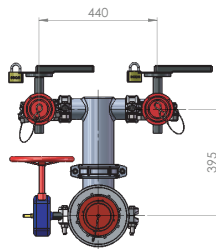

SA Tank Suction Assembly (SAMFS REGIONS)

Part No.	Description	Price \$
FFS-TSA-SA-1	150nb and dual 65 Storz connections	2418.00

Price Group: FE
FP02

SA Tank Suction Assembly (CFS ONLY REGIONS)

Part No.	Description	Price \$
FFS-TSA-SA-2	125/100nb and dual 65 storz connections	3224.00

Price Group: FE
FP02

SA Tank Suction Assembly (DUAL RESPONSE REGIONS)

Part No.	Description	Price \$
FFS-TSA-SA-3	150/125/100nb and dual 65 storz connections	4332.25

Price Group: FE
FP02