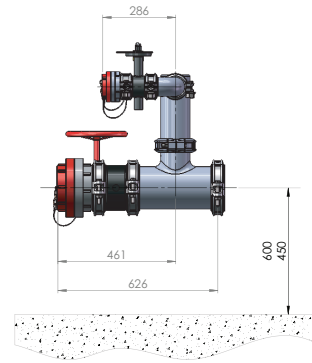

SA Tank Suction Assembly (SAMFS REGIONS)

Part No.	Description	Price \$
FFS-TSA-SA-1	150nb and dual 65 Storz connections	2418.00

Price Group: FE
FP02

SA Tank Suction Assembly (CFS ONLY REGIONS)

Part No.	Description	Price \$
FFS-TSA-SA-2	125/100nb and dual 65 storz connections	3224.00

Price Group: FE
FP02

SA Tank Suction Assembly (DUAL RESPONSE REGIONS)

Part No.	Description	Price \$
FFS-TSA-SA-3	150/125/100nb and dual 65 storz connections	4332.25

Price Group: FE
FP02