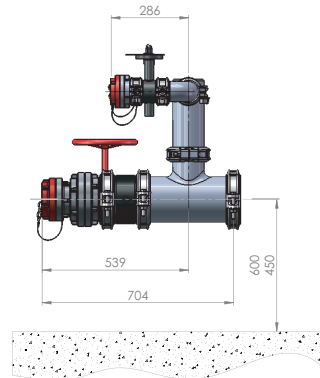

SA Tank Suction Assembly (SAMFS REGIONS)

Part No.	Description	Price \$
FFS-TSA-SA-1	150nb and dual 65 Storz connections	2418.00

Price Group: FE
FP02

SA Tank Suction Assembly (CFS ONLY REGIONS)

Part No.	Description	Price \$
FFS-TSA-SA-2	125/100nb and dual 65 storz connections	3224.00

Price Group: FE
FP02

SA Tank Suction Assembly (DUAL RESPONSE REGIONS)

Part No.	Description	Price \$
FFS-TSA-SA-3	150/125/100nb and dual 65 storz connections	4332.25

Price Group: FE
FP02