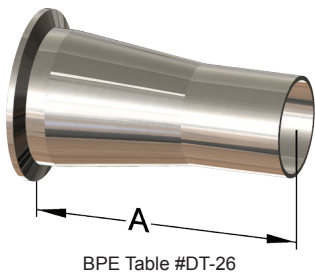

Clamp x Weld Concentric Reducers

BPE Table #DT-26

| Size (inch) | Dim (A) | PL Finish - SF1 | | PM Finish - SF4 | |
|-------------|---------|-----------------|----------|-----------------|----------|
| | | Part No. | Price \$ | Part No. | Price \$ |
| ¾ x ½ | 76.200 | T31M-075050PL | 178.27 | T31M-075050PM | 224.17 |
| 1 x ½ | 88.900 | T31M-100050PL | 223.92 | T31M-100050PM | 280.56 |
| 1 x ¾ | 76.200 | T31M-100075PL | 167.17 | T31M-100075PM | 223.80 |
| 1½ x ½ | 114.300 | T31M-150050PL | 258.52 | T31M-150050PM | 346.91 |
| 1½ x ¾ | 101.600 | T31M-150075PL | 220.37 | T31M-150075PM | 308.75 |
| 1½ x 1 | 101.600 | T31M-150100PL | 159.23 | T31M-150100PM | 433.41 |
| 2 x ½ | 165.100 | T31M-200050PL | 320.38 | T31M-200050PM | 433.41 |
| 2 x ¾ | 152.400 | T31M-200075PL | 306.99 | T31M-200075PM | 420.13 |
| 2 x 1 | 152.400 | T31M-200100PL | 292.41 | T31M-200100PM | 405.44 |
| 2 x 1½ | 101.600 | T31M-200150PL | 230.89 | T31M-200150PM | 242.41 |
| 2½ x ½ | 215.900 | T31M-250050PL | 594.43 | T31M-250050PM | 735.90 |
| 2½ x ¾ | 203.200 | T31M-250075PL | 572.86 | T31M-250075PM | 714.32 |
| 2½ x 1 | 203.200 | T31M-250100PL | 398.58 | T31M-250100PM | 540.04 |
| 2½ x 1½ | 152.400 | T31M-250150PL | 320.25 | T31M-250150PM | 461.73 |
| 2½ x 2 | 107.950 | T31M-250200PL | 272.03 | T31M-250200PM | 413.50 |
| 3 x 1 | 254.000 | T31M-300100PL | 559.96 | T31M-300100PM | 729.61 |
| 3 x 1½ | 203.200 | T31M-300150PL | 458.52 | T31M-300150PM | 628.30 |
| 3 x 2 | 158.750 | T31M-300200PL | 351.82 | T31M-300200PM | 521.56 |
| 3 x 2½ | 107.950 | T31M-300250PL | 310.78 | T31M-300250PM | 480.44 |
| 4 x 1 | 358.775 | T31M-400100PL | 915.75 | T31M-400100PM | 1127.83 |
| 4 x 1½ | 307.975 | T31M-400150PL | 852.48 | T31M-400150PM | 1064.56 |
| 4 x 2 | 263.525 | T31M-400200PL | 750.94 | T31M-400200PM | 963.03 |
| 4 x 2½ | 212.725 | T31M-400250PL | 616.10 | T31M-400250PM | 828.20 |
| 4 x 3 | 161.925 | T31M-400300PL | 512.93 | T31M-400300PM | 725.00 |
| 6 x 3 | 228.600 | T31M-600300PL | 1815.40 | T31M-600300PM | 2098.22 |
| 6 x 4 | 228.600 | T31M-600400PL | 1770.61 | T31M-600400PM | 2053.42 |