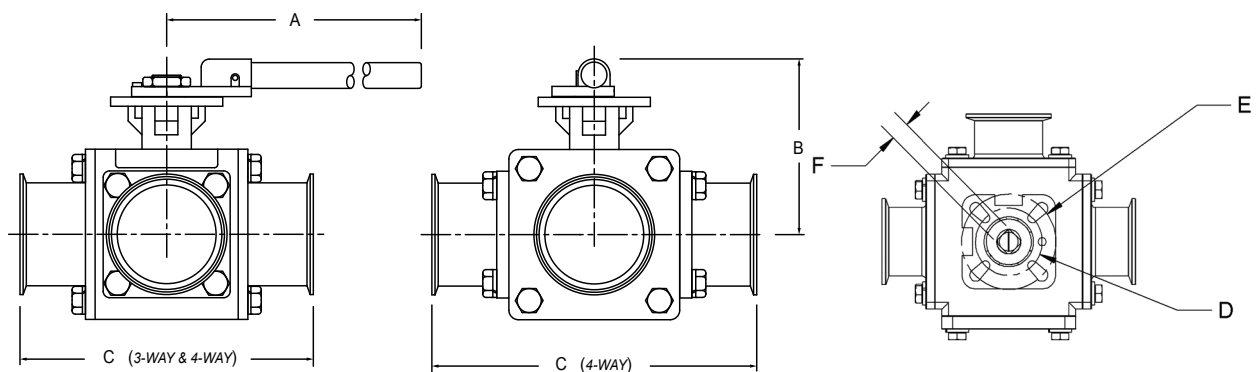

BV3/4 Series Multi-port Sanitary Stainless Steel Ball Valves

Size	A (mm)	B (mm)	C (mm)	D	E	F (mm)	Weight (kg.)	"L" Port Break Torque (in-lb)	"T" Port Break Torque (in-lb)
½"	124.46	43.18	116.84	F03	F04	9.0	1.63	65	44
¾"	127.00	48.26	127.00	F03	F04	9.0	1.95	76	76
1"	134.62	58.42	152.40	F04	F05	11.0	3.08	171	171
1½"	241.30	73.66	175.26	F05	F07	14.0	5.71	356	297
2"	241.30	81.28	190.50	F05	F07	14.0	9.79	553	553
2½"	457.20	99.06	213.36	F07	F10	17.0	15.26	1114	1114
3"	464.82	124.46	243.84	F10	F12	22.0	25.58	1875	1400
4"	464.82	137.16	289.56	F10	F12	22.0	38.73	2241	2050

- 4-way available upon request

Handle Kits

Size (inch)	Part No.	Price \$
½ - ¾	BV-23-HA050-075	31.71
1	BV-23-HA100	39.89
1½ - 2	BV-23-HA150-200	45.09
2½	BV-23-HA250	POR
3 - 4	BV-23-HA300-400	POR

Kit contains:
 (1) lock washer
 (1) handle
 (1) nut

Price Group: DS

VS03

Repair Kits

Size (inch)	Part No.	Price \$
½	BV-3SVFRK050	105.50
¾	BV-3SVFRK075	145.90
1	BV-3SVFRK100	247.06
1½	BV-3SVFRK150	521.77
2	BV-3SVFRK200	927.40
2½	BV-3SVFRK250	1714.21
3	BV-3SVFRK300	3196.86
4	BV-3SVRRK400	4136.75

Kit contains:
 (2) encapsulated seat small
 (2) encapsulated seat large
 (2) body seals
 (1) thrust washer
 (1) O-ring
 (3) stem packings
 (1) plug (3-way only)

Price Group: DS

VS03