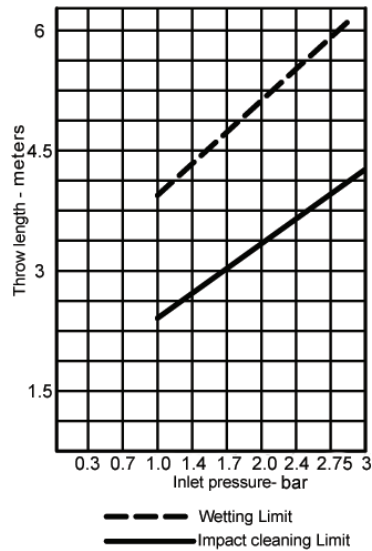

Spray Balls - Rotating

Application:	Ideal for cleaning all types of tanks and vessels.
Features:	<ul style="list-style-type: none"> • stainless steel ball bearings eliminate rust • cleaning solution lubricates unit • mirror-like finish (OD) • spray pattern: 360° • available connections: clamp and NOT
Material:	316L stainless steel

Rotating Spray Balls - SRH			
Size (inch)	Type	Part No.	Price \$
1½	NPT	SRH360NPT-R150	305.62
1½	clamp	SRH360CMP-R150	646.52

Price Group: DS
AV13

Cleaning Radius

Flow Rate

H