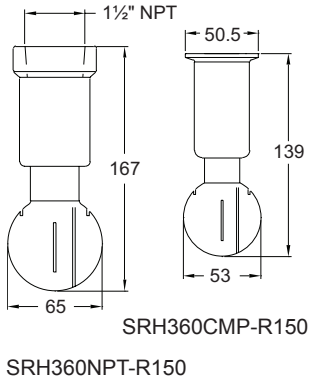

Spray Balls - Rotating