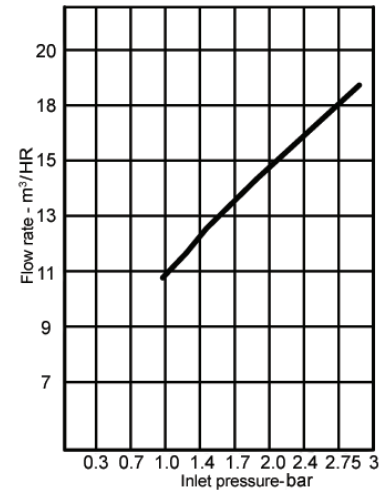

Spray Balls - Rotating

Application:	Ideal for cleaning all types of tanks and vessels.
Features:	<ul style="list-style-type: none"> • stainless steel ball bearings eliminate rust • cleaning solution lubricates unit • mirror-like finish (OD) • spray pattern: 360° • available connections: clamp and NOT
Material:	316L stainless steel

Rotating Spray Balls - SRH			
Size (inch)	Type	Part No.	Price \$
1½	NPT	SRH360NPT-R150	305.62
1½	clamp	SRH360CMP-R150	646.52

Price Group: DS
AV13

Cleaning Radius

Flow Rate

H