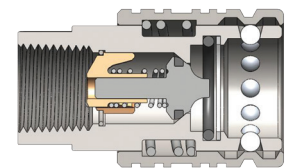

Female Thread