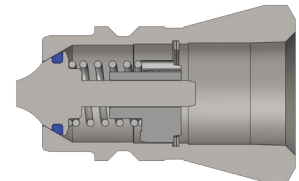

## AG-Series Ball Nipples

Size (inch)	Part No.	Thread Size (inch)	Body Material	Weight (kg)	Pkg Qty		Price \$ (ea)
					Bag	Box	
1/4	AG2F2	1/4 - 18 NPTF	Steel	0.04	10	100	12.56
1/4	AG2BF2	1/4 - 18 BSPP	Steel	0.04	10	100	21.17
3/8	AG3BF3	3/8 - 18 BSPP	Steel	0.07	10	50	15.24
1/2	AG4F4	1/2 - 14 NPTF	Steel	0.09	5	25	13.73
1/2	AG4BF4	1/2 - 14 BSPP	Steel	0.09	5	25	16.71
1/2	AG4OF4	3/4 - 16 ORB	Steel	0.11	5	25	16.69
1/2	AG4F6	3/4 - 14 NPTF	Steel	0.11	5	25	20.72
1/2	AG4BF6	3/4 - 14 BSPP	Steel	0.11	5	25	27.77
3/4	AG6F6	3/4 - 14 NPTF	Steel	0.22	-	10	32.54
3/4	AG6BF6	3/4 - 14 BSPP	Steel	0.22	-	10	34.29
1	AG8F8	1 - 11 1/2 NPTF	Steel	0.28	-	10	48.05
1	AG8BF8	1 - 11 1/2 BSPP	Steel	0.28	-	10	36.45

## AG-Series Poppet Nipples

Size (inch)	Part No.	Thread Size (inch)	Body Material	Weight (kg)	Pkg Qty		Price \$ (ea)
					Bag	Box	
1/4	AG2F2-PV	1/4 - 18 NPTF	Steel	0.04	10	100	12.60
1/4	AG2BF2-PV	1/4 - 19 BSPP	Steel	0.04	10	100	8.60
3/8	AG3F3-PV	3/8 - 18 NPTF	Steel	0.07	10	50	16.68
3/8	AG3BF3-PV	3/8 - 19 BSPP	Steel	0.07	10	50	20.09
1/2	AG4F4-PV	1/2 - 14 NPTF	Steel	0.09	5	25	14.96
1/2	AG4BF4-PV	1/2 - 14 BSPP	Steel	0.09	5	25	18.15
1/2	AG4OF4-PV	3/4 - 16 ORB	Steel	0.11	5	25	16.76
1/2	AG4OF5-PV	7/8 - 14 ORB	Steel	0.11	5	25	33.57
1/2	AG4F6-PV	3/4 - 14 NPTF	Steel	0.11	5	25	20.47
1/2	AG4BF6-PV	3/4 - 14 BSPP	Steel	0.11	5	25	27.77
3/4	AG6F6-PV	3/4 - 14 NPTF	Steel	0.22	-	10	43.37
3/4	AG6BF6-PV	3/4 - 14 BSPP	Steel	0.22	-	10	34.81
1	AG8F8-PV	1 - 11 1/2 NPTF	Steel	0.28	-	10	48.04
1	AG8BF8-PV	1 - 11 BSPP	Steel	0.28	-	10	36.63

Price Group: PC  
AP02

Female Thread

- ORB thread styles also available.
- A complete range of seal options are available.

FOR TECHNICAL GUIDELINES PLEASE REFER TO PAGE 309

1300 134 651  
dixonvalve.com.au