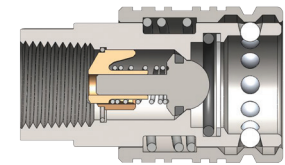

## AG-Series Push-Pull Ball Couplers

Size (inch)	Part No.	Thread Size (inch)	Body Material	Weight (kg)	Pkg Qty		Price \$ (ea)
					Bag	Box	
3/8	3AGF3-PS	3/8 - 18 NPTF	Steel	0.24	5	25	62.40
1/2	4AGF4-PS	1/2 - 14 NPTF	Steel	0.34	5	25	38.16
1/2	4AGOF4-PS	3/4 - 16 ORB	Steel	0.34	5	25	47.92
1/2	4AGOF5-PS	7/8 - 14 ORB	Steel	0.34	5	25	52.14
1/2	4AGF6-PS	3/4 - 14 NPTF	Steel	0.34	5	25	55.58

## AG-Series Push-Pull Poppet Couplers

Size (inch)	Part No.	Thread Size (inch)	Body Material	Weight (kg)	Pkg Qty		Price \$ (ea)
					Bag	Box	
3/8	3AGF3-PV-PS	3/8 - 18 NPTF	Steel	0.23	5	25	62.40
1/2	4AGF4-PV-PS	1/2 - 14 NPTF	Steel	0.34	5	25	42.60
1/2	4AGOF4-PV-PS	3/4 - 16 ORB	Steel	0.37	5	25	51.34
1/2	4AGOF5-PV-PS	7/8 - 14 ORB	Steel	0.34	5	25	52.21
1/2	4AGF6-PV-PS	3/4 - 14 NPTF	Steel	0.34	5	25	38.13