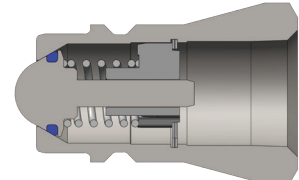

Female Thread

AG-Series Poppet Nipples

Size (inch)	Part No.	Thread Size (inch)	Body Material	Weight (kg)	Pkg Qty		Price $ (ea)
					Bag	Box	
1/4	AG2F2-PV	1/4 - 18 NPTF	Steel	0.04	10	100	12.60
1/4	AG2BF2-PV	1/4 - 19 BSPP	Steel	0.04	10	100	8.60
3/8	AG3F3-PV	3/8 - 18 NPTF	Steel	0.07	10	50	16.68
3/8	AG3BF3-PV	3/8 - 19 BSPP	Steel	0.07	10	50	20.09
1/2	AG4F4-PV	1/2 - 14 NPTF	Steel	0.09	5	25	14.96
1/2	AG4BF4-PV	1/2 - 14 BSPP	Steel	0.09	5	25	18.15
1/2	AG4OF4-PV	3/4 - 16 ORB	Steel	0.11	5	25	16.76
1/2	AG4OF5-PV	7/8 - 14 ORB	Steel	0.11	5	25	33.57
1/2	AG4F6-PV	3/4 - 14 NPTF	Steel	0.11	5	25	20.47
1/2	AG4BF6-PV	3/4 - 14 BSPP	Steel	0.11	5	25	27.77
3/4	AG6F6-PV	3/4 - 14 NPTF	Steel	0.22	-	10	43.37
3/4	AG6BF6-PV	3/4 - 14 BSPP	Steel	0.22	-	10	34.81
1	AG8F8-PV	1 - 11 1/2 NPTF	Steel	0.28	-	10	48.04
1	AG8BF8-PV	1 - 11 BSPP	Steel	0.28	-	10	36.63

Price Group: PC
AP02