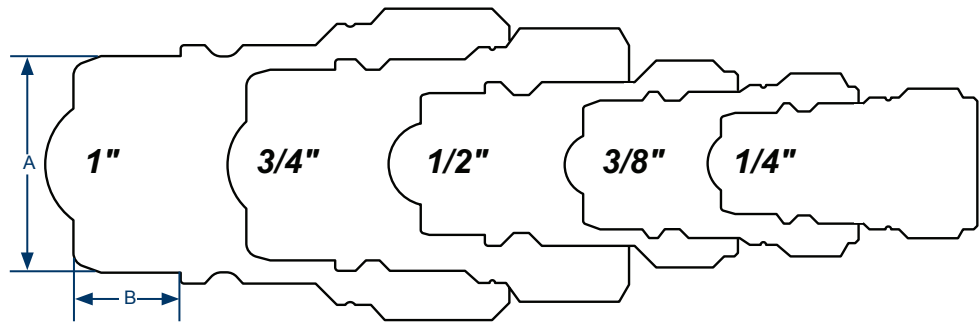

AG-Series Profiles

Size (inch)	A (mm)	B (mm)
¼	14.29	7.94
⅜	19.05	8.73
½	15.85	7.94
¾	23.81	11.11
1	30.16	9.53

AG-Series Coupler Dust Plugs

Size (inch)	Part No.	Cap Lanyard	Body Material	Weight (kg)	Pkg Qty		Price \$ (ea)
					Bag	Box	
¼	2AGDP	Elastomer	Elastomer	0.01	10	50	3.81
½	4AGDP	Elastomer	Elastomer	0.02	10	50	POR
1	8AGDP	Elastomer	Elastomer	0.04	5	25	7.61

Price Group: PC
AP02

AG-Series Ball Couplers

Female Thread

Size (inch)	Part No.	Thread Size (inch)	Body Material	Weight (kg)	Pkg Qty		Price \$ (ea)
					Bag	Box	
¼	2AGF2	¼ - 18 NPTF	Steel	0.11	10	100	28.02
⅜	3AGF3	⅜ - 18 NPTF	Steel	0.23	10	50	34.20
½	4AGF4	½ - 14 NPTF	Steel	0.26	5	25	30.04
½	4AGBF4	½ - 14 BSPP	Steel	0.26	5	25	37.56
½	4AGOF4	¾ - 16 ORB	Steel	0.29	5	25	43.13
½	4AGOF5	⅞ - 14 ORB	Steel	0.26	5	25	51.83
½	4AGF6	¾ - 14 NPTF	Steel	0.32	5	25	49.57
½	4AGBF6	¾ - 14 BSPP	Steel	0.32	5	25	67.02
¾	6AGF6	¾ - 14 NPTF	Steel	0.45	-	10	61.90
¾	6AGBF6	¾ - 14 BSPP	Steel	0.45	-	10	57.70
1	8AGF8	1 - 11½ NPTF	Steel	0.88	-	10	112.62
1	8AGBF8	1 - 11½ BSPP	Steel	0.88	-	10	88.78

Price Group: PC
AP02

AG-Series Poppet Couplers

Female Thread

Size (inch)	Part No.	Thread Size (inch)	Body Material	Weight (kg)	Pkg Qty		Price \$ (ea)
					Bag	Box	
¼	2AGF2-PV	¼ - 18 NPTF	Steel	0.11	10	100	27.57
¼	2AGBF2-PV	¼ - 18 BSPP	Steel	0.11	10	100	27.85
⅜	3AGF3-PV	⅜ - 18 NPTF	Steel	0.23	10	50	32.99
⅜	3AGBF3-PV	⅜ - 18 BSPP	Steel	0.23	10	50	25.95
½	4AGF4-PV	½ - 14 NPTF	Steel	0.26	5	25	24.64
½	4AGBF4-PV	½ - 14 BSPP	Steel	0.26	5	25	50.14
½	4AGOF4-PV	¾ - 16 ORB	Steel	0.29	5	25	37.56
½	4AGOF5-PV	⅞ - 14 ORB	Steel	0.26	5	25	53.11
½	4AGF6-PV	¾ - 14 NPTF	Steel	0.32	5	25	51.06
½	4AGBF6-PV	¾ - 14 BSPP	Steel	0.32	5	25	55.29
¾	6AGF6-PV	¾ - 14 NPTF	Steel	0.45	-	10	64.32
¾	6AGBF6-PV	¾ - 14 BSPP	Steel	0.45	-	10	59.30
1	8AGF8-PV	1 - 11½ NPTF	Steel	0.88	-	10	112.67
1	8AGBF8-PV	1 - 11½ BSPP	Steel	0.88	-	10	88.04