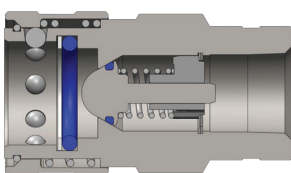

Price Group: PC
AP02

AG-Series Ball Couplers

Female Thread

Size (inch)	Part No.	Thread Size (inch)	Body Material	Weight (kg)	Pkg Qty		Price \$ (ea)
					Bag	Box	
¼	2AGF2	¼ - 18 NPTF	Steel	0.11	10	100	28.02
⅜	3AGF3	⅜ - 18 NPTF	Steel	0.23	10	50	34.20
½	4AGF4	½ - 14 NPTF	Steel	0.26	5	25	30.04
½	4AGBF4	½ - 14 BSPP	Steel	0.26	5	25	37.56
½	4AGOF4	¾ - 16 ORB	Steel	0.29	5	25	43.13
½	4AGOF5	⅞ - 14 ORB	Steel	0.26	5	25	51.83
½	4AGF6	¾ - 14 NPTF	Steel	0.32	5	25	49.57
½	4AGBF6	¾ - 14 BSPP	Steel	0.32	5	25	67.02
¾	6AGF6	¾ - 14 NPTF	Steel	0.45	-	10	61.90
¾	6AGBF6	¾ - 14 BSPP	Steel	0.45	-	10	57.70
1	8AGF8	1 - 11½ NPTF	Steel	0.88	-	10	112.62
1	8AGBF8	1 - 11½ BSPP	Steel	0.88	-	10	88.78

Price Group: PC
AP02

AG-Series Poppet Couplers

Female Thread

Size (inch)	Part No.	Thread Size (inch)	Body Material	Weight (kg)	Pkg Qty		Price \$ (ea)
					Bag	Box	
¼	2AGF2-PV	¼ - 18 NPTF	Steel	0.11	10	100	27.57
¼	2AGBF2-PV	¼ - 18 BSPP	Steel	0.11	10	100	27.85
⅜	3AGF3-PV	⅜ - 18 NPTF	Steel	0.23	10	50	32.99
⅜	3AGBF3-PV	⅜ - 18 BSPP	Steel	0.23	10	50	25.95
½	4AGF4-PV	½ - 14 NPTF	Steel	0.26	5	25	24.64
½	4AGBF4-PV	½ - 14 BSPP	Steel	0.26	5	25	50.14
½	4AGOF4-PV	¾ - 16 ORB	Steel	0.29	5	25	37.56
½	4AGOF5-PV	⅞ - 14 ORB	Steel	0.26	5	25	53.11
½	4AGF6-PV	¾ - 14 NPTF	Steel	0.32	5	25	51.06
½	4AGBF6-PV	¾ - 14 BSPP	Steel	0.32	5	25	55.29
¾	6AGF6-PV	¾ - 14 NPTF	Steel	0.45	-	10	64.32
¾	6AGBF6-PV	¾ - 14 BSPP	Steel	0.45	-	10	59.30
1	8AGF8-PV	1 - 11½ NPTF	Steel	0.88	-	10	112.67
1	8AGBF8-PV	1 - 11½ BSPP	Steel	0.88	-	10	88.04

- ORB thread styles also available.
- A complete range of seal options are available.

Price Group: PC
AP02

FOR TECHNICAL GUIDELINES PLEASE REFER TO PAGE 309