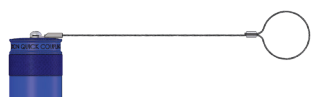

VEP-Series Rigid Dust Caps

Size (inch)	Part No.	Weight (kg)	Pkg Qty		Price $ (ea)
			Bag	Box	
1/4	VEP2DC-A	0.03	5	50	52.38
3/8	VEP3DC-A	0.06	5	50	44.17
1/2	VEP4DC-A	0.07	5	50	47.01
3/4	VEP6DC-A	0.11	5	25	54.73
1	VEP8DC-A	0.17	-	10	65.74
1 1/4	VEP10DC-A	0.28	-	10	71.67
1 1/2	VEP12DC-A	0.68	-	5	126.28
2	VEP16DC-A	1.81	-	1	330.57

Price Group: PC

AP16

VEP Series dust caps and plugs are aluminium with a stainless steel bead chain.

FOR TECHNICAL GUIDELINES PLEASE REFER TO PAGE 290