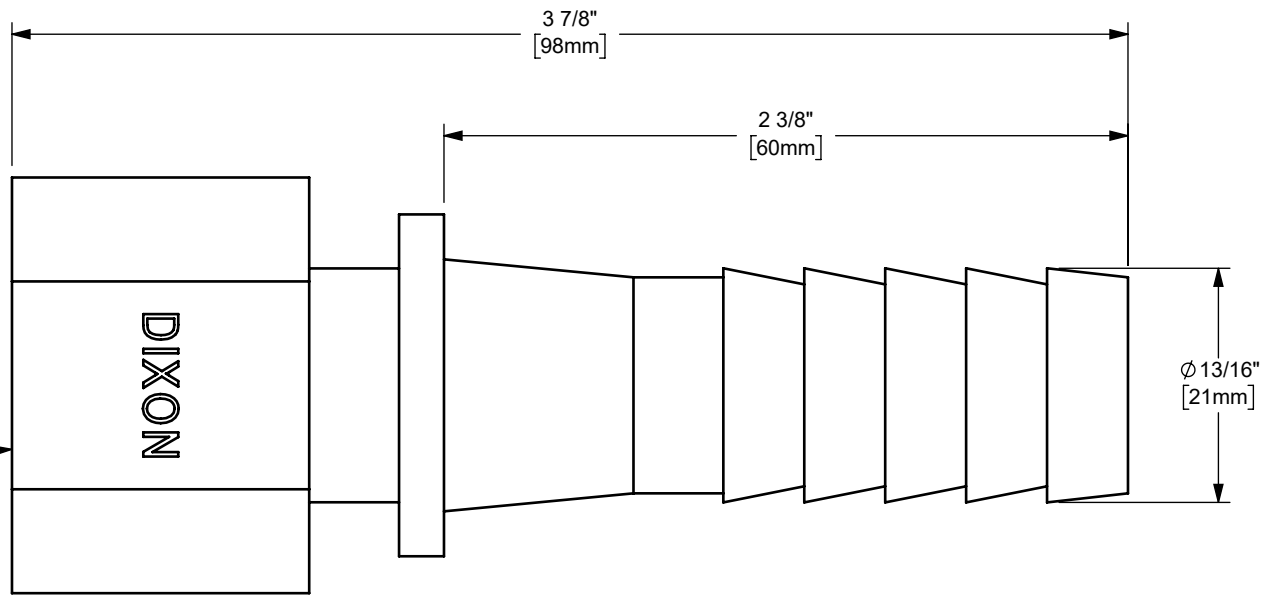

3/4" FEMALE NPT THREAD

The Right Connection™

dixonvalve.com

PROPRIETARY AND CONFIDENTIAL

This drawing is owned by Dixon Valve & Coupling Co. and shall be returned upon demand. It is loaned on condition that it shall not be copied or reproduced or submitted to others without the owners consent. In accepting it subject to this condition the recipient further agrees that this drawing or any design detail or concept disclosed herein shall not be used in any way detrimental to or in competition with the owner. If the recipient does not agree to the terms of this agreement they shall return this drawing immediately. The information contained in this drawing is subject to change without notice.

DO NOT SCALE THIS DRAWING

DIXON  **U.S.A.**

THE RIGHT CONNECTION™

TITLE: 3/4" FEMALE 3500 NIPPLE

MATERIAL: PLATED STEEL

PART NUMBER: **3554**