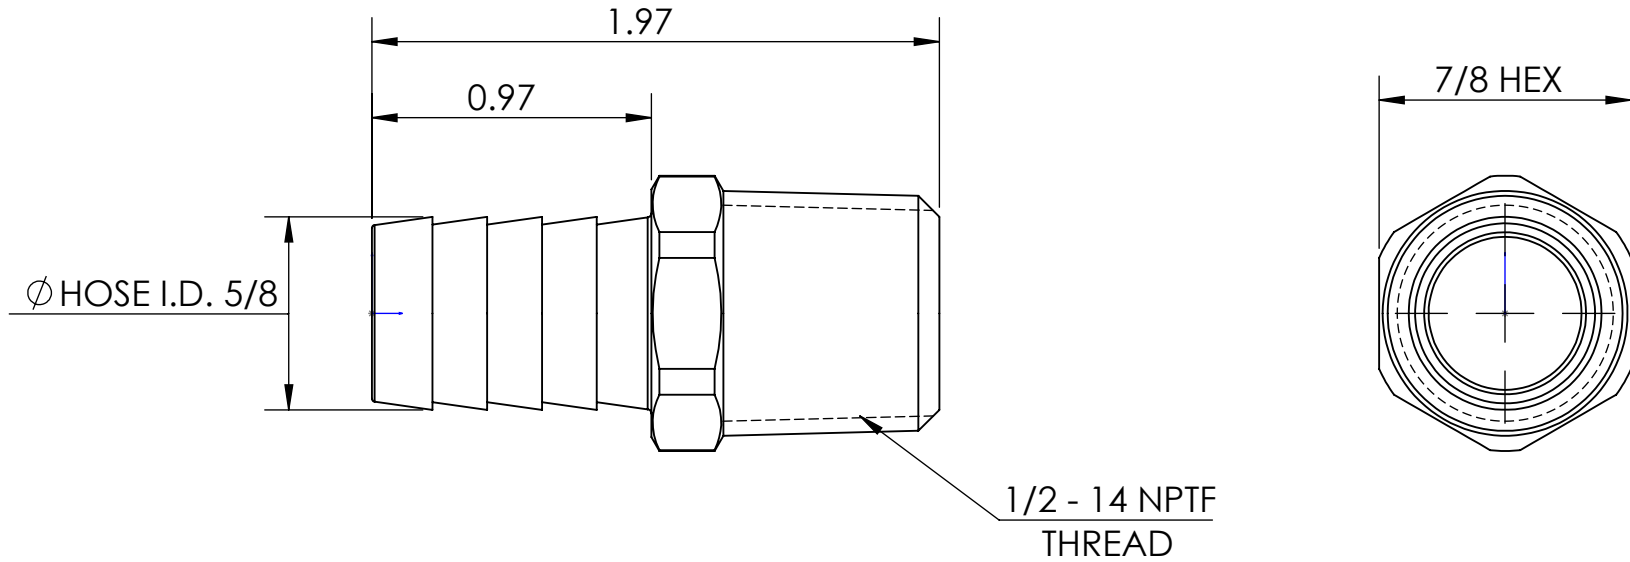

LINE DRAWING NOT FOR PRODUCTION PURPOSES

MATERIAL ALLOY 2754 LEAD FREE BRASS

Dixon Brass
Westmont, Illinois USA

DRAWN P. MONAGHAN	DATE 12/20/19
APPROVED	DATE
ECO NO.	

This drawing is owned by Dixon Valve & Coupling Co. and shall be returned upon demand. It is loaned on condition that it shall not be copied or reproduced or submitted to others without the owners consent. In accepting it, subject to this condition, the recipient further agrees that this drawing or any design detail or concept disclosed herein shall not be used in any way detrimental to or in competition with the owner. If the recipient does not agree to the terms of this agreement they shall return this drawing immediately. The information contained in this drawing is subject to change without notice.

TITLE: 5/8 MALE HOSE BARB
X 1/2 - 14 NPTF

DO NOT SCALE THIS DRAWING		
SIZE A	DWG. NO. 1021008CLF	REV A