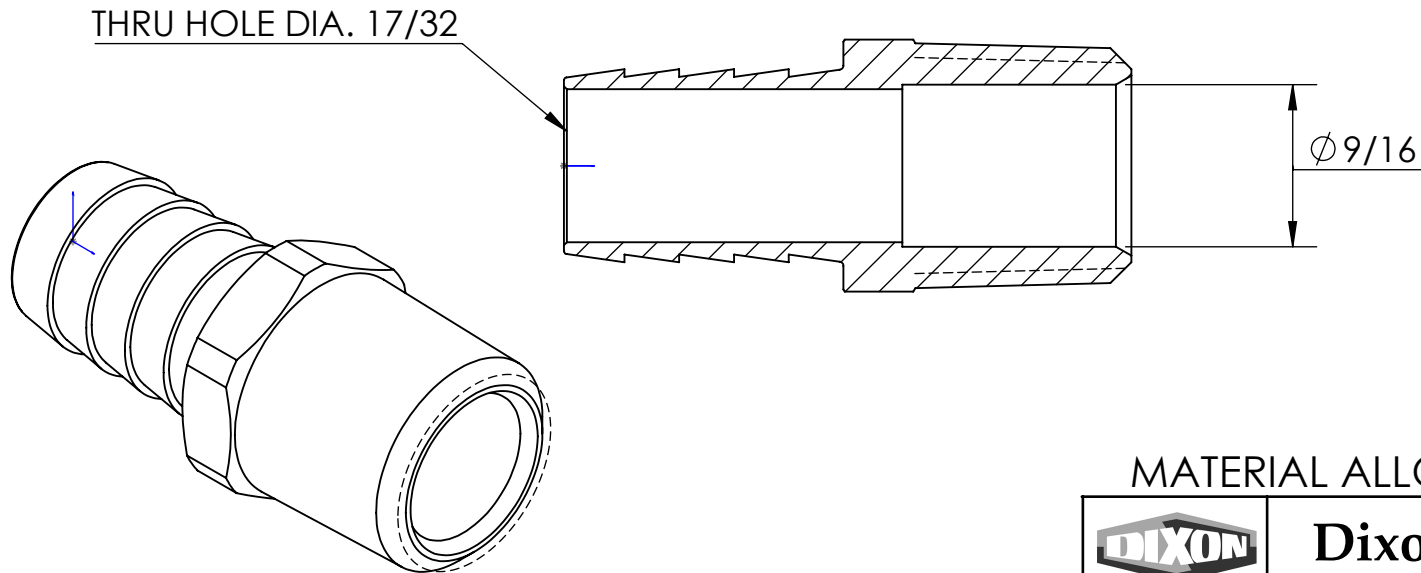

LINE DRAWING NOT FOR PRODUCTION PURPOSES

MATERIAL ALLOY 2754 LEAD FREE BRASS

Dixon Brass
Westmont, Illinois USA

DRAWN P. MONAGHAN	DATE 12/20/19
APPROVED	DATE
ECO NO.	

This drawing is owned by Dixon Valve & Coupling Co. and shall be returned upon demand. It is loaned on condition that it shall not be copied or reproduced or submitted to others without the owners consent. In accepting it, subject to this condition, the recipient further agrees that this drawing or any design detail or concept disclosed herein shall not be used in any way detrimental to or in competition with the owner. If the recipient does not agree to the terms of this agreement they shall return this drawing immediately. The information contained in this drawing is subject to change without notice.

TITLE: 5/8 MALE HOSE BARB
X 1/2 - 14 NPTF

DO NOT SCALE THIS DRAWING		
SIZE A	DWG. NO. 1021008CLF	REV A