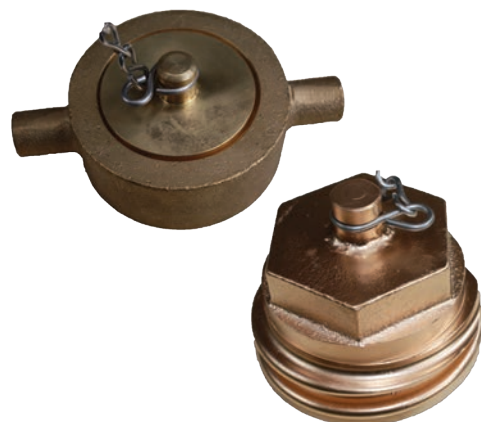

South Australian Fire Brigade (SAFB) Brass Adaptors

Male BSP x SAFB Female			
BSPM Size (inch)	SAFB Thread (inch)	Part No.	Price \$
¾	2½	DIXS20BM	118.74
1	2½	DIXS25BM	i 118.74
1½	2½	DIXS38BM	i 118.74
2	2½	DIXS50BM	118.74
2½	2½	SAFS63BM	i 242.74
3	2½	SAFS80BM	i 255.93

Price Group: FE
AB03

Female BSP x SAFB Female (fixed)			
BSPF Size (inch)	SAFB Thread (inch)	Part No.	Price \$
1½	2½	DIXSAF38BF	i 263.84
2	2½	DIXSAF50BF	274.40
3	2½	DIXSAF80BF	i 427.43

Price Group: FE
AB03

Female BSP x SAFB Female (swivel)			
BSPF Size (inch)	SAFB Thread (inch)	Part No.	Price \$
2½	2½	SAFS63BF	i 242.74
3	2½	SAFS80BF	255.93

Price Group: FE
AB03

SAFB Caps, Plugs and Chain			
Type	SAFB Thread (inch)	Part No.	Price \$
Plug & chain	2½	DIXSBPC	i 137.20