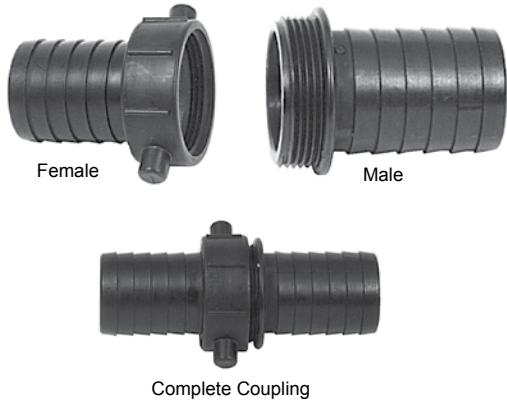

Nut & Tail Couplings (BSP Thread)

Nylon				
Size (mm)	Male		Female	
	Part No.	Price \$	Part No.	Price \$
20	MP020	3.42	FP020	5.38
25	MP025	3.88	FP025	6.83
40	MP040	5.90	FP040	10.82
50	MP050	20.65	FP050	15.27

Price Group: SD
AM02

H
197 - 209

Smooth Tail Couplings

Nickel Plated Brass				
Size (mm)	Male		Female	
	Part No.	Price \$	Part No.	Price \$
20	SM19/BR	i 12.21	-	-
25	SM25/BR	i 26.75	-	-
32	SM32/BR	i 25.88	SF32/BR	i 25.88
40	SM38/BR	i 41.40	SF38/BR	i 40.93
50	SM50/BR	i 51.75	SF50/BR	i 65.83
65	SM65/BR	i 79.59	SF65/BR	i 104.43
75	SM75/BR	i 82.80	SF75/BR	i 98.27

Price Group: SD
AL11

Nut 316 Stainless Steel Short Hose Couplings

Female W/Nut NPSM Thread		
Size (mm)	Part No.	Price \$
15	RES444	74.80
20	RES646	40.00
25	RES848	40.85
32	RES33	133.95
40	RES43	96.10
50	RES53	120.70