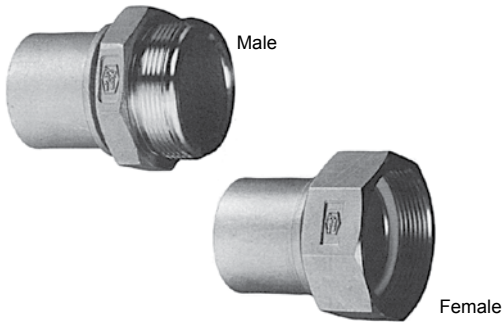

Nut & Tail Couplings (BSP Thread)

Nylon				
Size (mm)	Male		Female	
	Part No.	Price \$	Part No.	Price \$
20	MP020	3.42	FP020	5.38
25	MP025	3.88	FP025	6.83
40	MP040	5.90	FP040	10.82
50	MP050	20.65	FP050	15.27

Price Group: SD
AM02

H
197 - 209

Smooth Tail Couplings

Nickel Plated Brass				
Size (mm)	Male		Female	
	Part No.	Price \$	Part No.	Price \$
20	SM19/BR	i 12.21	-	-
25	SM25/BR	i 26.75	-	-
32	SM32/BR	i 25.88	SF32/BR	i 25.88
40	SM38/BR	i 41.40	SF38/BR	i 40.93
50	SM50/BR	i 51.75	SF50/BR	i 65.83
65	SM65/BR	i 79.59	SF65/BR	i 104.43
75	SM75/BR	i 82.80	SF75/BR	i 98.27

Price Group: SD
AL11

Nut 316 Stainless Steel Short Hose Couplings

Female W/Nut NPSM Thread		
Size (mm)	Part No.	Price \$
15	RES444	74.80
20	RES646	40.00
25	RES848	40.85
32	RES33	133.95
40	RES43	96.10
50	RES53	120.70